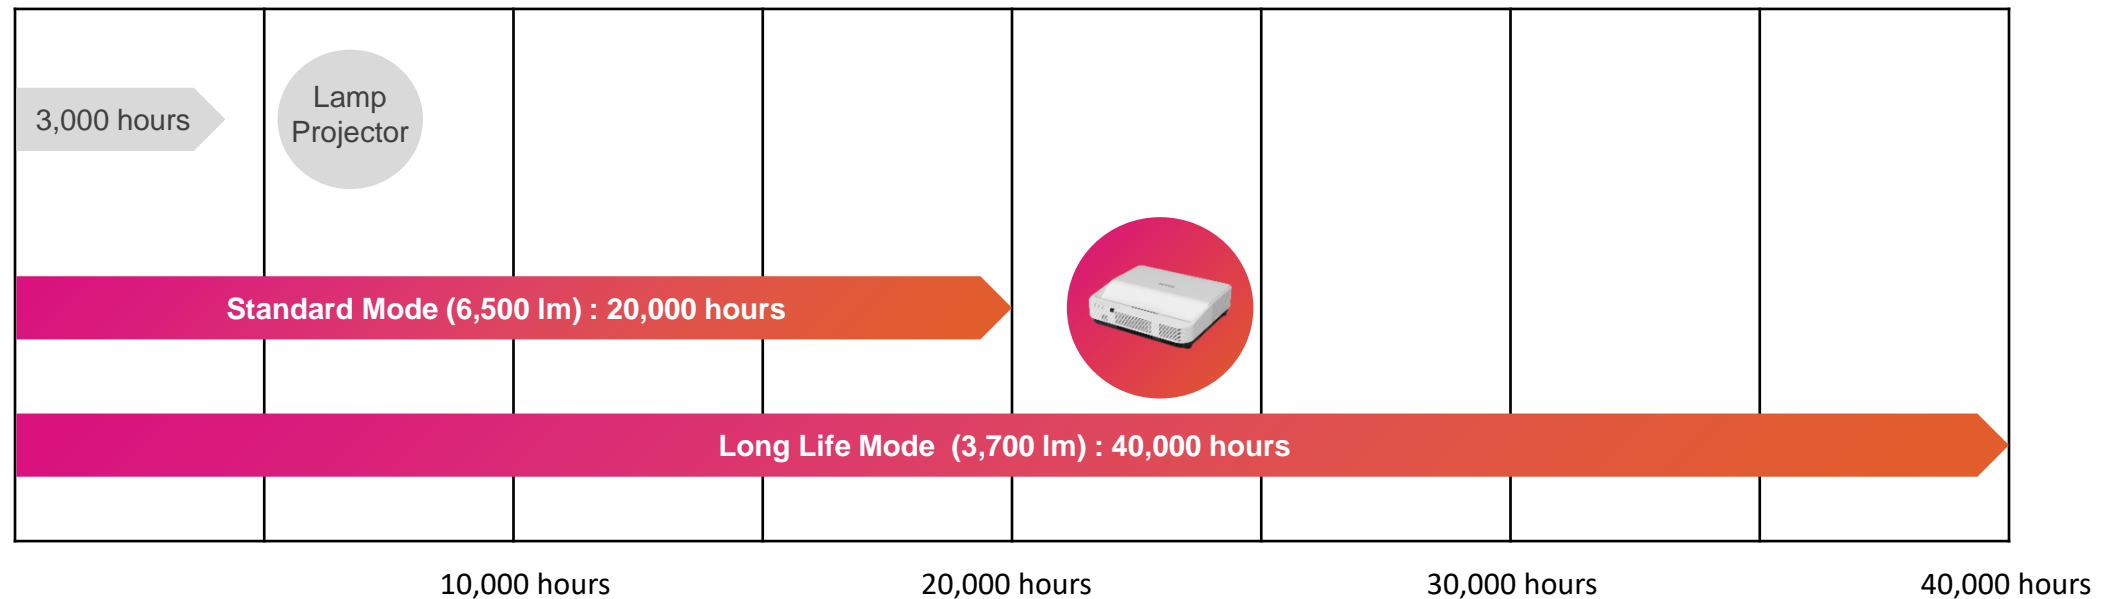

Safety features for public spaces

- Safe for in-store/entertainment venues
- UST prevents encroachment
- Safety eye protection feature

Efficient and economical

- No lamp or filter replacement
- Long Life Mode
 - Up to 40,000 hour operational lifespan
 - Alternates power to 2x laser modules – lower lumen projection = maximized lifespan