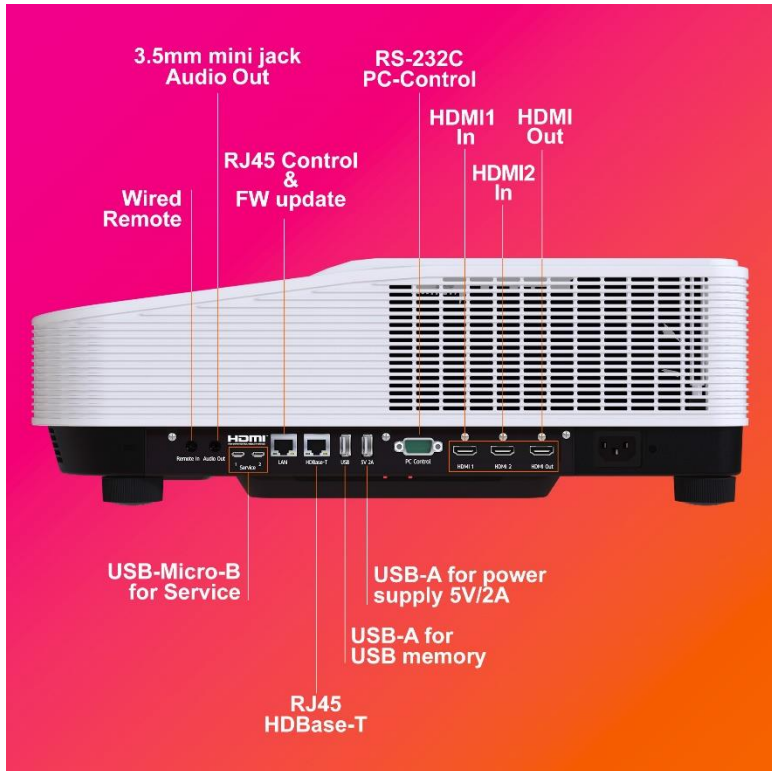

Everything you need in one package

- All featured software included
- Operation Management app controls up to 100 units