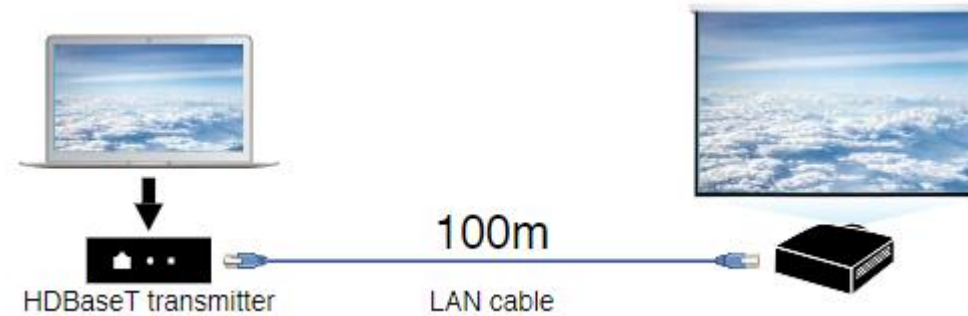

- 360-degree rotation and portrait applications
- Allows projection onto ceilings, walls, floors or angled signage

Keystone & image correction features

- Vertical & horizontal correction
- Four corner, six-point, **1,891**-point grid adjustment
- Remote controlled motorised focus

Four Corners Correction

Grid Image Adjustment

V/H Keystone

Six Points Correction

Unrestricted connectivity and operation

- HDBaseT connectivity
- Wireless Miracast source input
- Wireless operation from PC or smartphone
- PC app manages multiple units
- Scheduling function automatically executes events