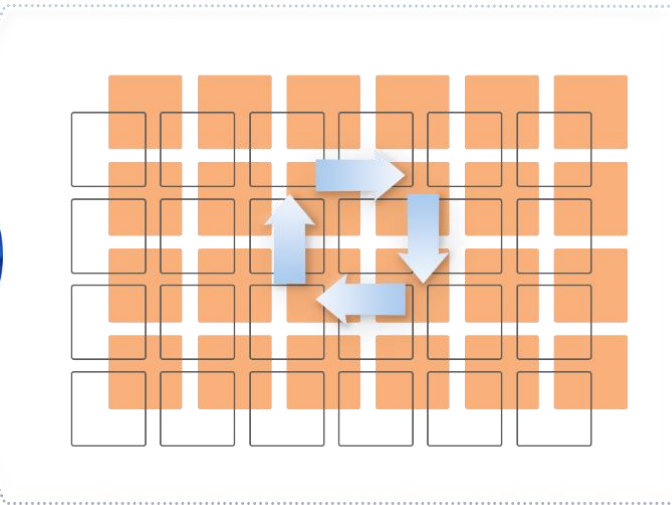

4K UHD Enhanced realism and definition

- 4-way pixel shift delivers 4K Ultra High-Definition resolution
- Lifelike viewing experience