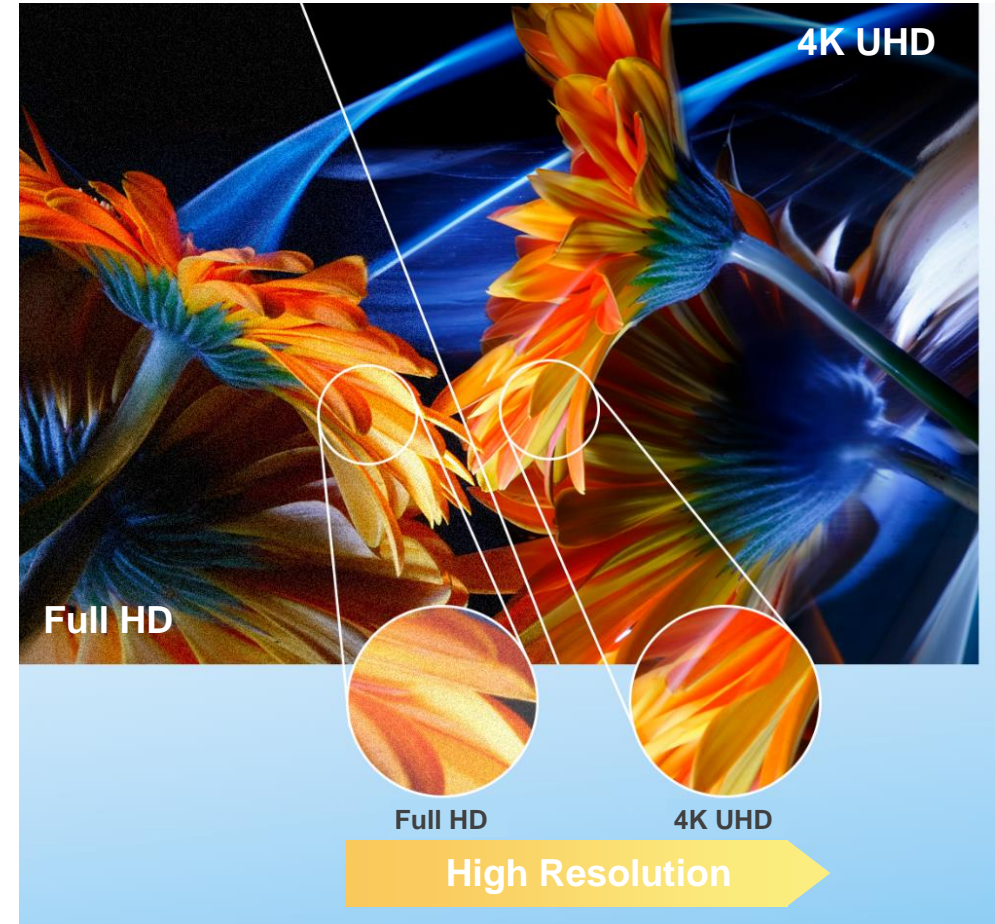

RICOH
imagine. change.

- 6,500 lumens brightness
- 4K image quality
- Up to 40,000hrs operational lifespan
- Adaptable and robust for challenging applications

High brightness

- 6,500 lumens - higher brightness than other UST models
- Clear images in bright and large spaces

OptiBright technology

- 2 laser light sources through 2 phosphor wheels
- Micro lens array
- Higher brightness
- Compact body
- Longer lifespan

4K UHD Enhanced realism and definition

- 4-way pixel shift delivers 4K Ultra High-Definition resolution
- Lifelike viewing experience