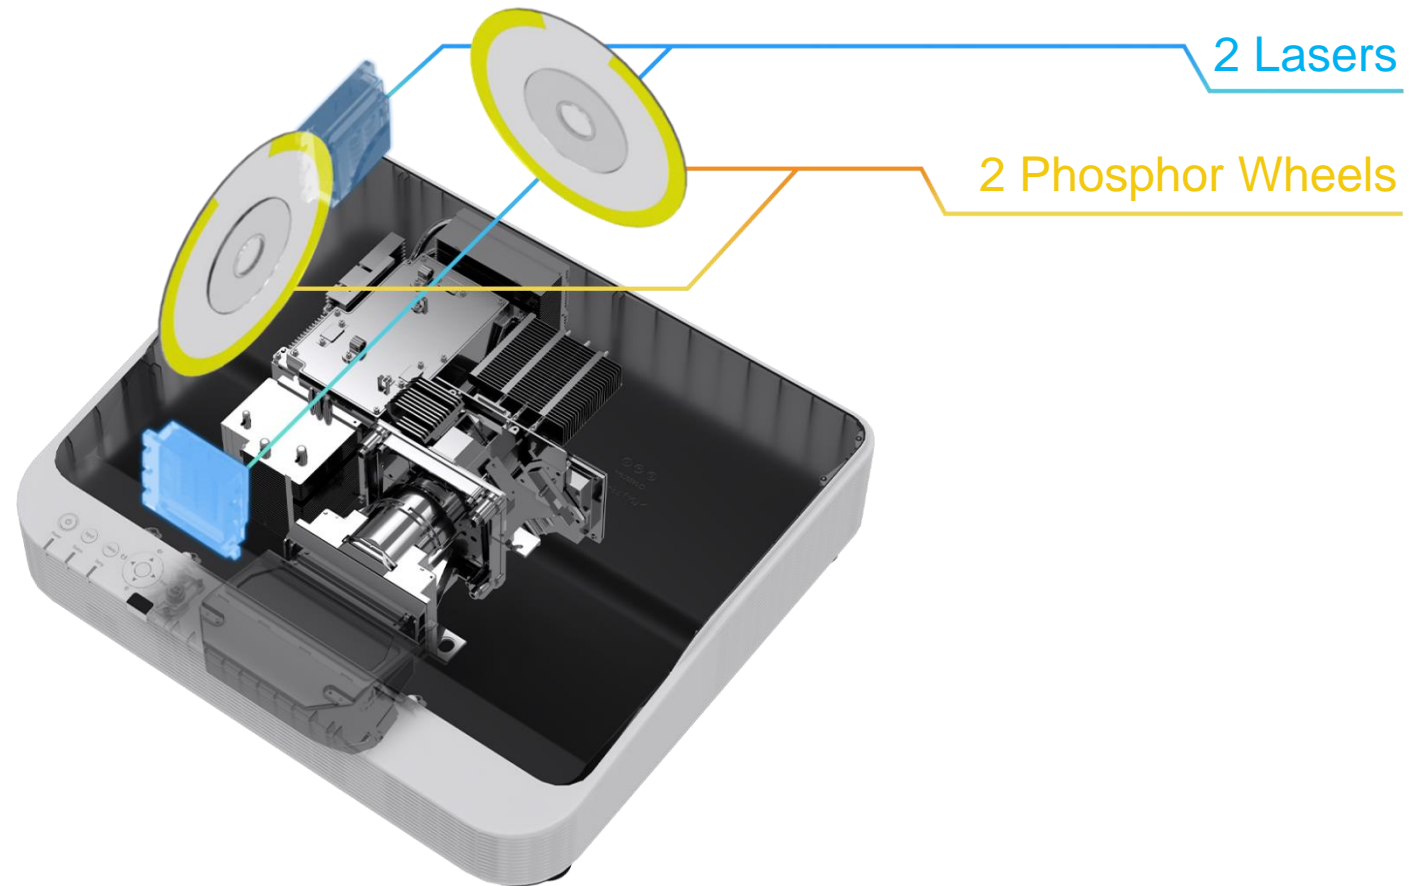

RICOH
imagine. change.

- 6,500 lumens brightness
- 4K image quality
- Up to 40,000hrs operational lifespan
- Adaptable and robust for challenging applications

High brightness

- 6,500 lumens - higher brightness than other UST models
- Clear images in bright and large spaces

OptiBright technology

- 2 laser light sources through 2 phosphor wheels
- Micro lens array
- Higher brightness
- Compact body
- Longer lifespan

4K UHD Enhanced realism and definition

- 4-way pixel shift delivers 4K Ultra High-Definition resolution
- Lifelike viewing experience