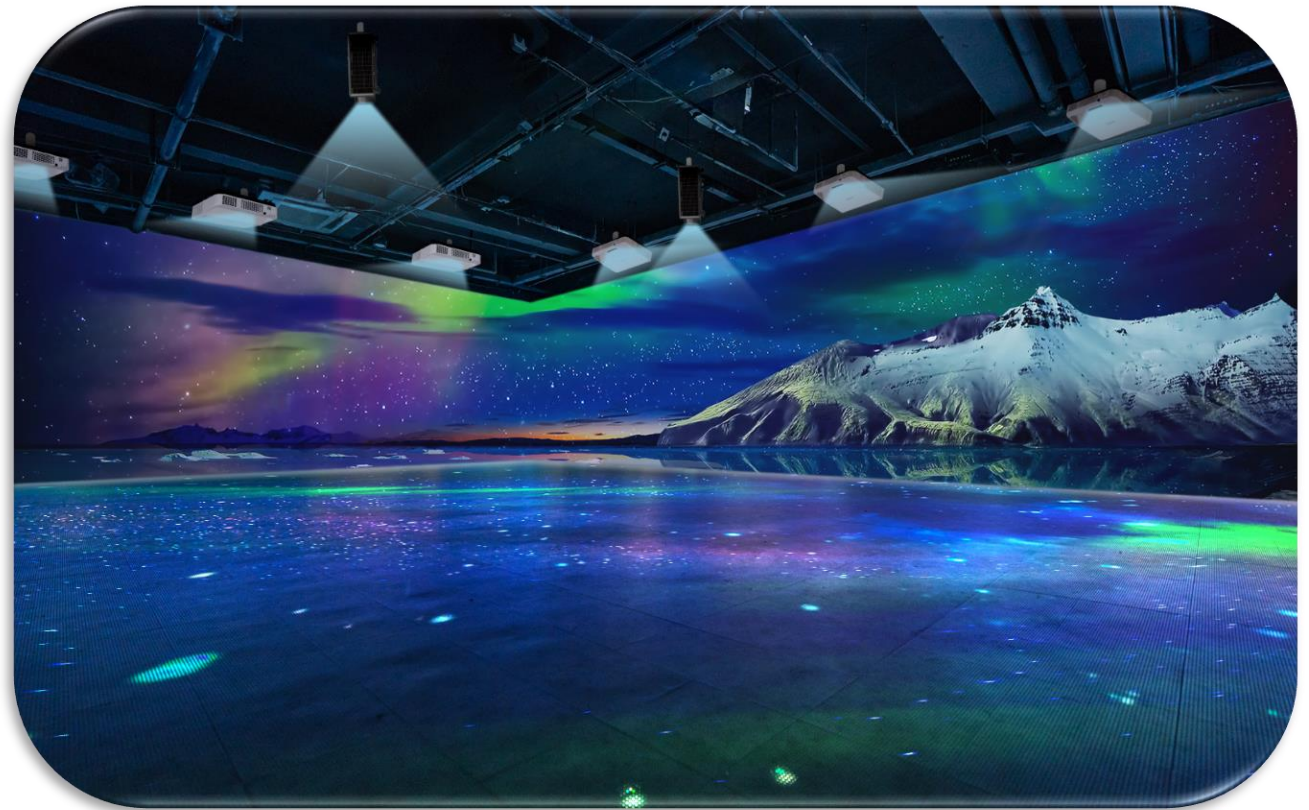

Superior sound quality

- Built-in speaker system
- Perfect for events, presentations and exhibitions
- 2x 3 Watt Speakers
- 1x 5 Watt Bass Speaker