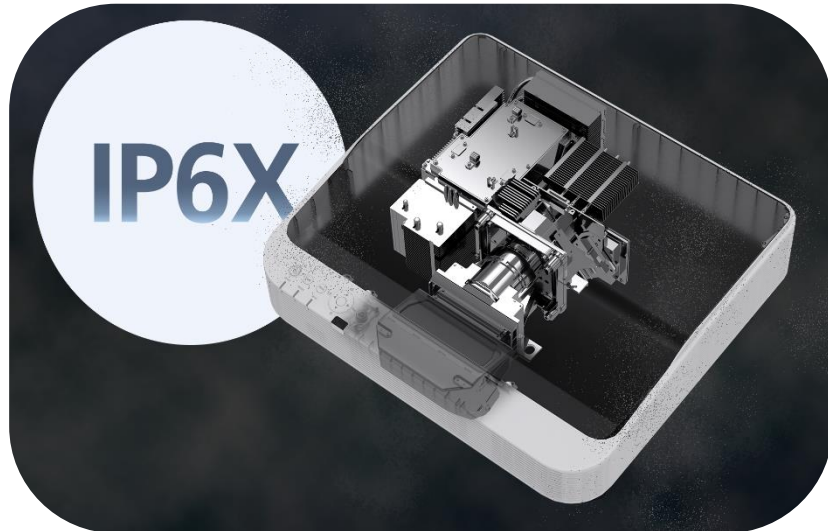

Robust construction

- Built for hot and dusty environments:
  - Clubs, entertainment and outdoor covered venues
- Designed to **IP6X**
- Operates constantly in temperatures up to 45 degrees Celsius