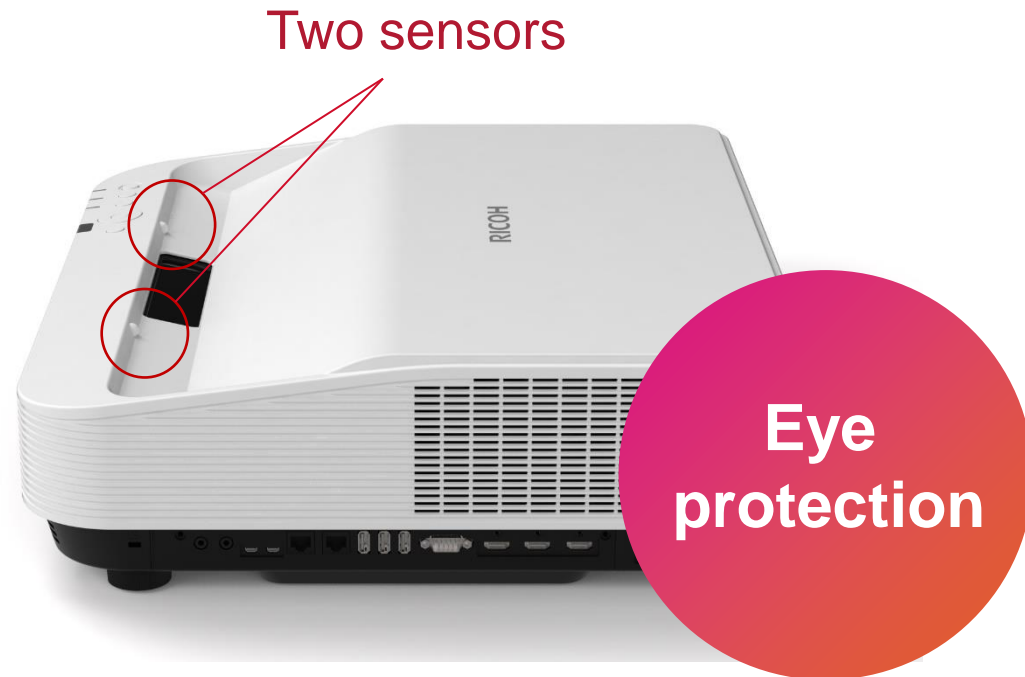

Safety features for public spaces

- Safe for in-store/entertainment venues
- UST prevents encroachment
- Safety eye protection feature

Efficient and economical

- No lamp or filter replacement
- Long Life Mode
 - Up to 40,000 hour operational lifespan
 - Alternates power to 2x laser modules – lower lumen projection = maximized lifespan